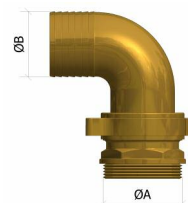

Cat. Cat. Cat.	Tipo Type Type	Dimensioni Dimensions	
		ØA (gas)	ØB (mm)
1031	Raccordo rapido curvo – Curved hose connection – Raccord rapides courbe	1"	25
1032	Raccordo rapido curvo – Curved hose connection – Raccord rapides courbe	1¼"	30
1033	Raccordo rapido curvo – Curved hose connection – Raccord rapides courbe	1½"	40
1034	Raccordo rapido curvo – Curved hose connection – Raccord rapides courbe	2"	50